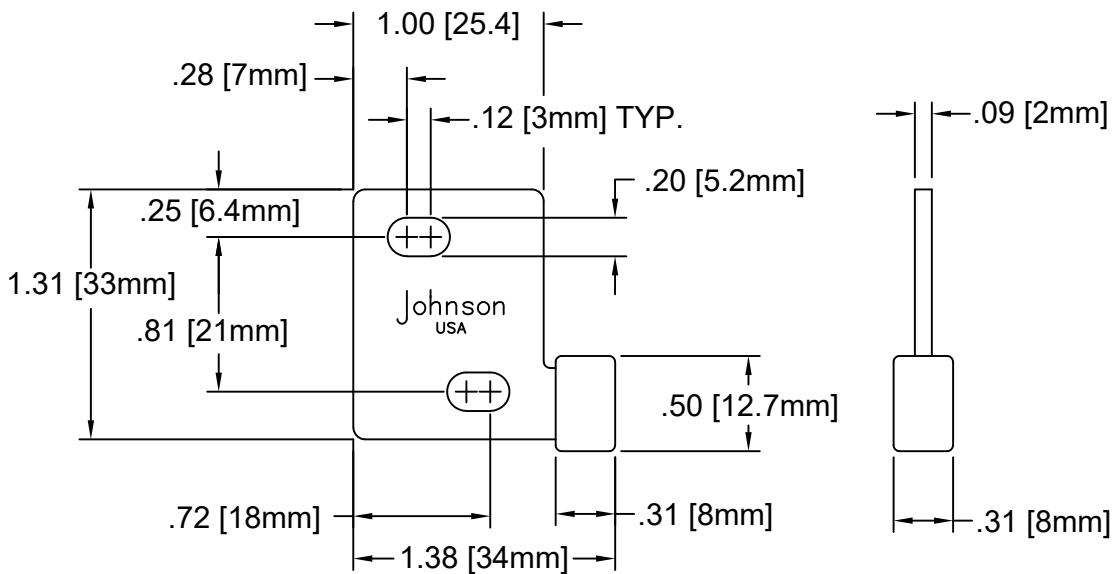

www.johnsonhardware.com

INSTRUCTIONS

2054 Multi-Door Pull Catch

FOR USE WITH TWO OR MORE
SLIDING DOORS

MINIMUM DOOR
THICKNESS 1" [25mm]

2054
MULTI-DOOR PULL CATCH
NOTE: ILLUSTRATION SHOWS
2 SETS OF 2054

2054 MULTI-DOOR
PULL CATCH