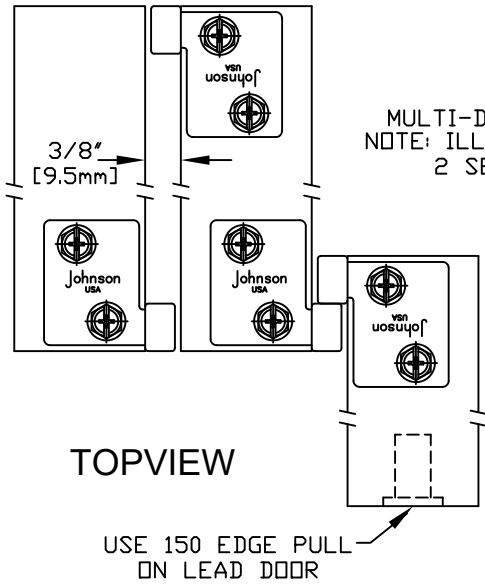

www.johnsonhardware.com

INSTRUCTIONS

2054 Multi-Door Pull Catch

FOR USE WITH TWO OR MORE
SLIDING DOORS

MINIMUM DOOR
THICKNESS 1" [25mm]

2054
MULTI-DOOR PULL CATCH
NOTE: ILLUSTRATION SHOWS
2 SETS OF 2054

2054 MULTI-DOOR
PULL CATCH