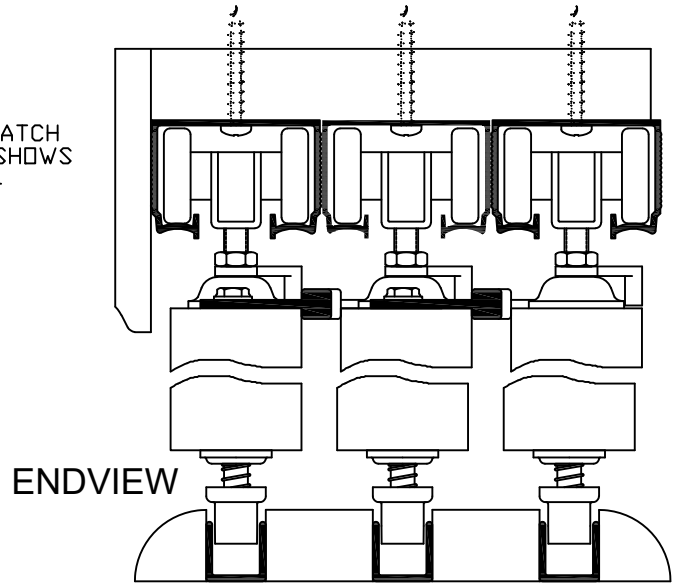

www.johnsonhardware.com

INSTRUCTIONS

2054 Multi-Door Pull Catch

FOR USE WITH TWO OR MORE
SLIDING DOORS

MINIMUM DOOR
THICKNESS 1" [25mm]

2054
MULTI-DOOR PULL CATCH
NOTE: ILLUSTRATION SHOWS
2 SETS OF 2054

2054 MULTI-DOOR
PULL CATCH