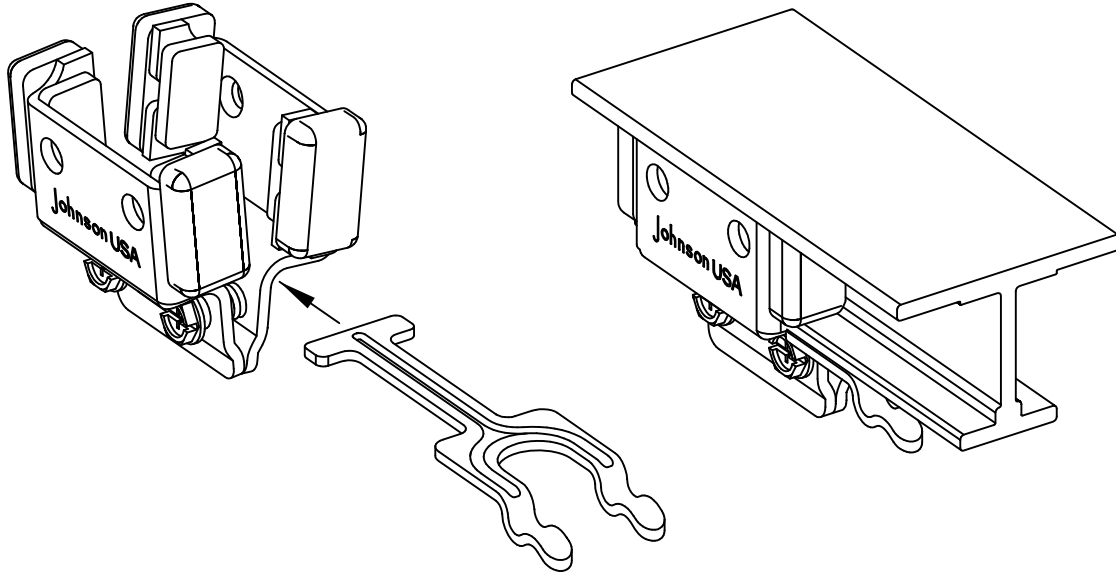

INSTRUCTIONS

FOR USE WITH JOHNSON
200 SERIES TRACK

2056 DOOR CATCH

www.johnsonhardware.com

IN2056SD L.E. JOHNSON PRODUCTS, INC. - 2100 STERLING AVE. - ELKHART, IN 46516 USA- (574) 293-5664 New 10/15