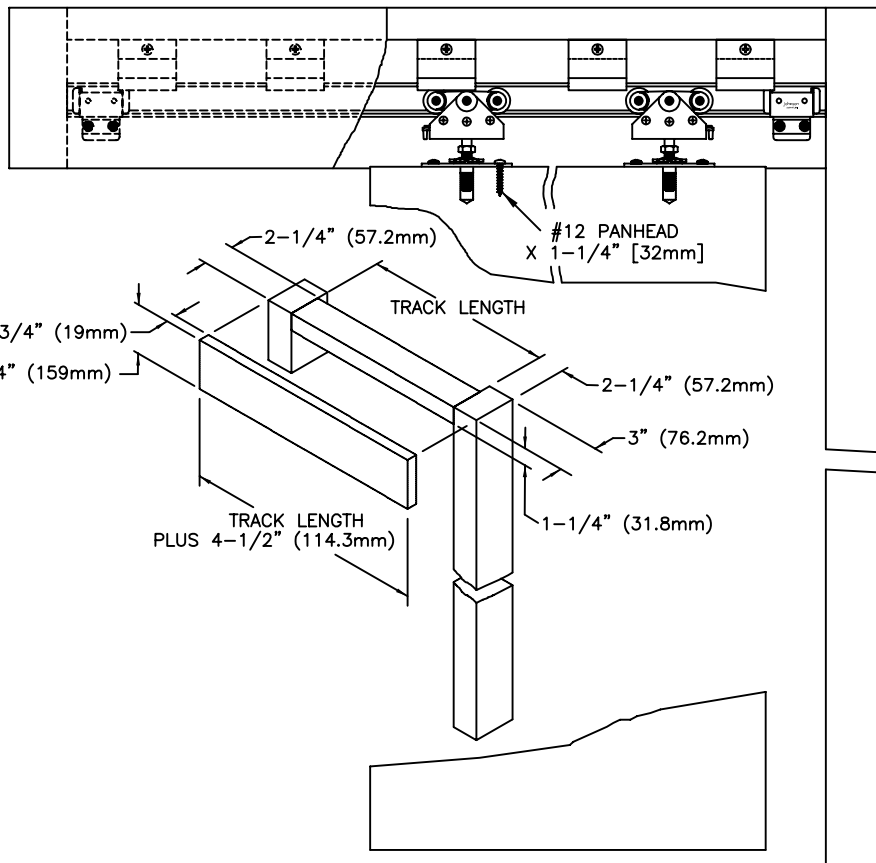

# 200 WALL MOUNT VALANCE/JAMB PROFILE

ENLARGED VIEW OF  
OPTIONAL VALANCE HINGE

OPTIONAL  
DOOR GUIDES

#6 PANHEAD  
X 3/4\"/>