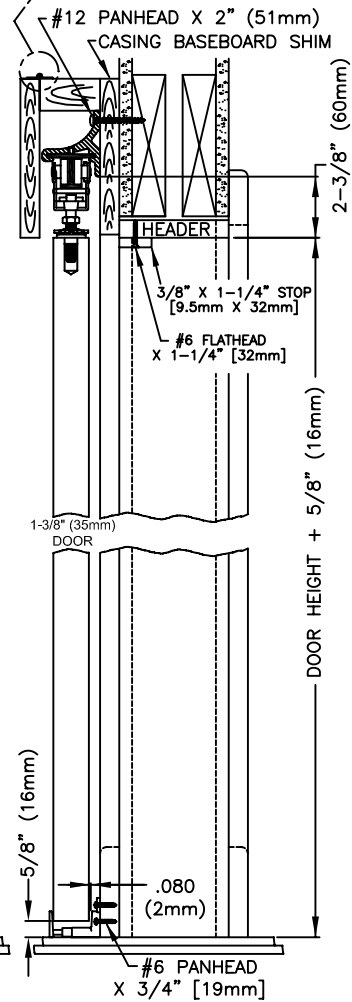

# 200 WALL MOUNT VALANCE/JAMB PROFILE

ENLARGED VIEW OF  
OPTIONAL VALANCE HINGE

OPTIONAL  
DOOR GUIDES

#6 PANHEAD  
X 3/4\"/>