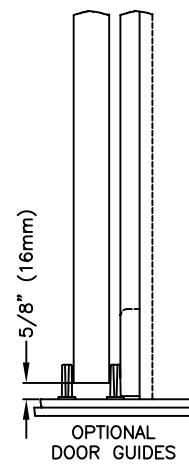

# 200 WALL MOUNT VALANCE/JAMB PROFILE

ENLARGED VIEW OF  
OPTIONAL VALANCE HINGE

OPTIONAL  
DOOR GUIDES

#6 PANHEAD  
X 3/4\"/>