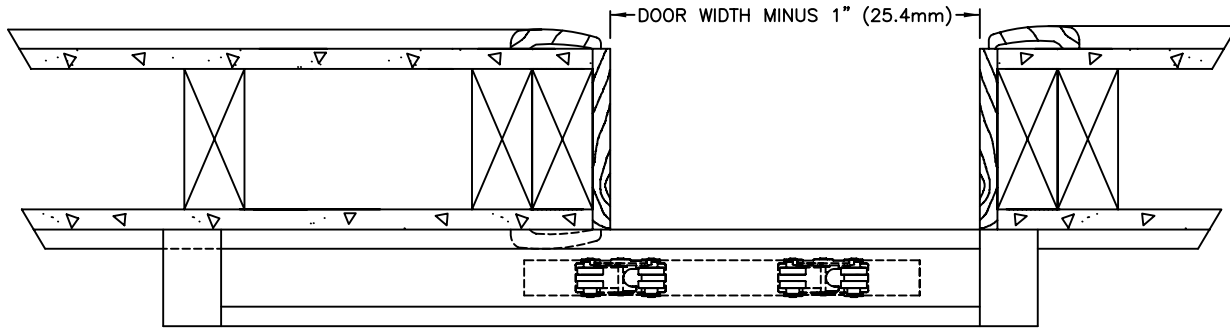

# 200 WALL MOUNT VALANCE/JAMB PROFILE

ENLARGED VIEW OF  
OPTIONAL VALANCE HINGE

OPTIONAL  
DOOR GUIDES

#6 PANHEAD  
X 3/4\"/>