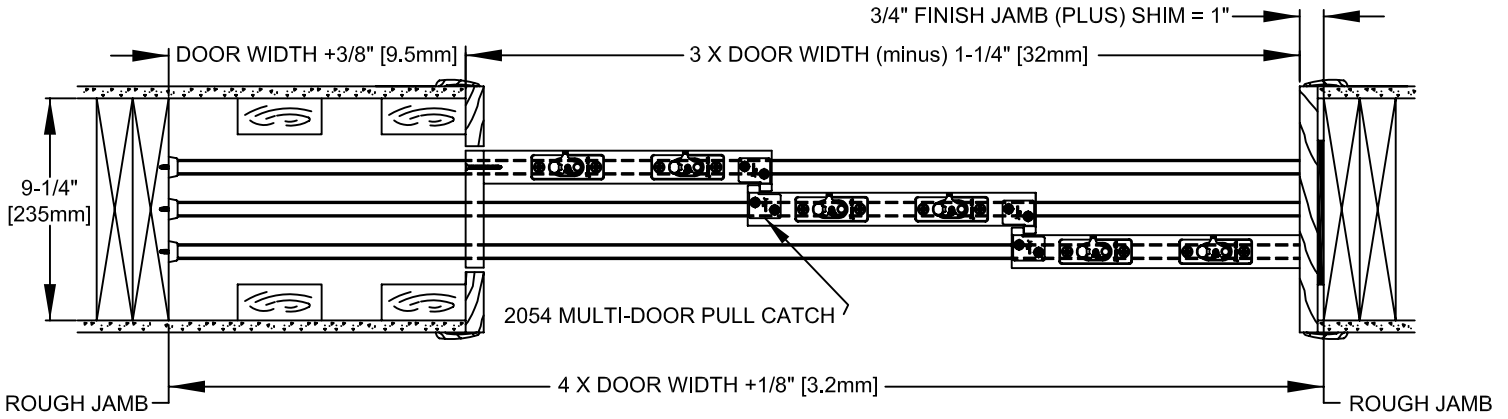

www.johnsonhardware.com

INSTRUCTIONS

MULTI-PASS POCKET DOOR 100PD SERIES

JOHNSON 100 SERIES

100PD SERIES NECESSARY COMPONENTS

- 3 - 100 SERIES TRACKS
- 3 - 1050 GUIDE CHANNELS
- 3 - 1513 BUMPER
- 2 - 2054PLBG MULTI-DOOR PULL CATCH
- 1 - 10311053 (3)DOOR PARTS BAG