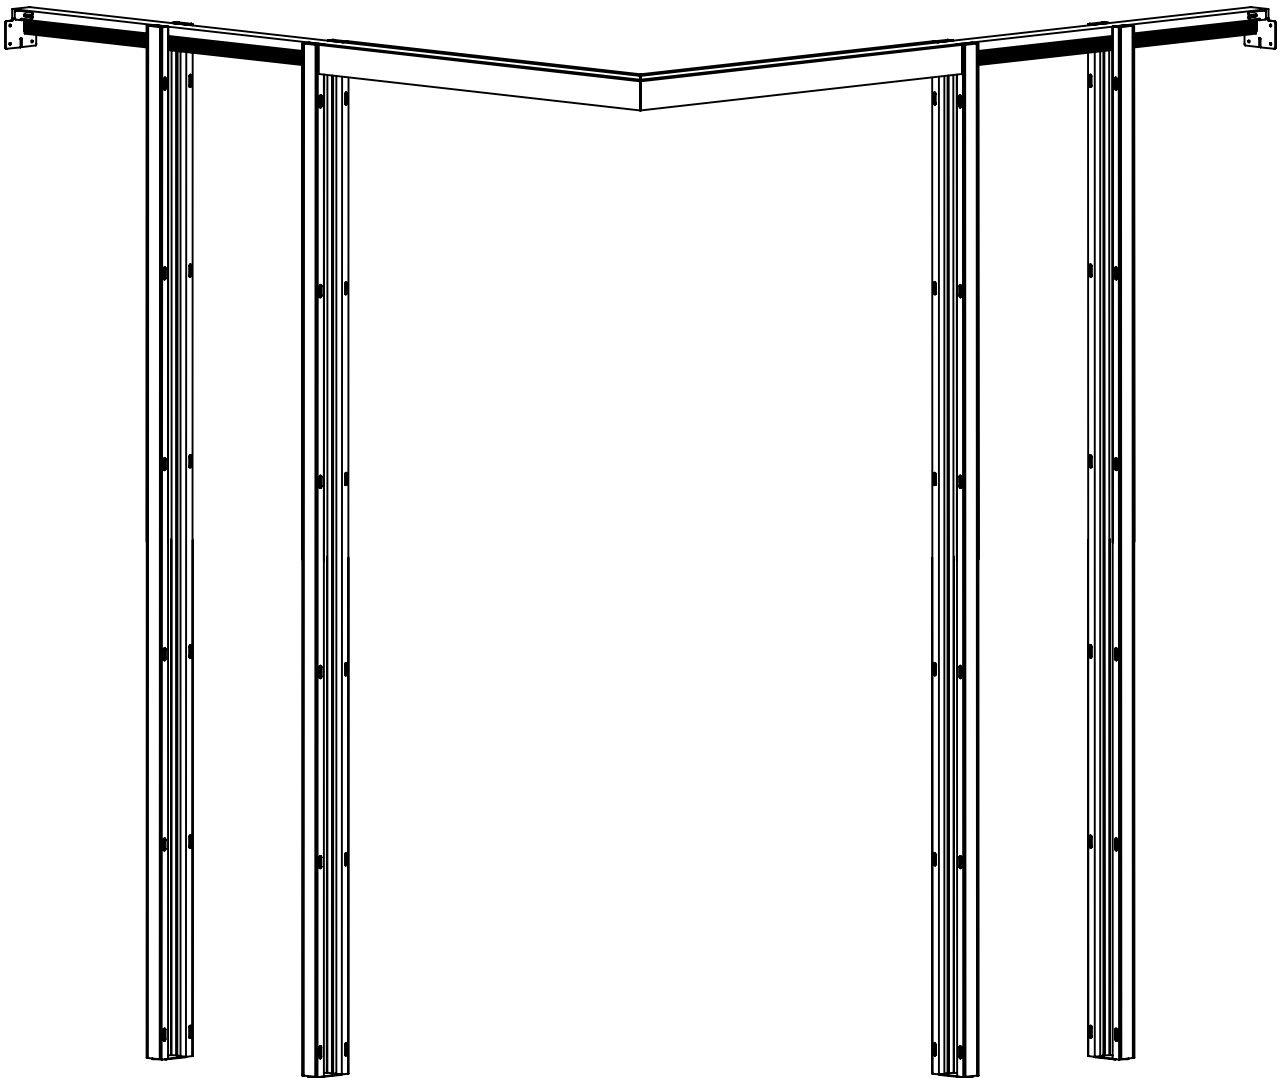

## CONVERGING CORNER 1500 SERIES POCKET

---

MITER JOHNSON POCKET DOOR HEADER ON 45°

## ATTACHING JOHNSON POCKET DOOR HEADERS TO ROUGH OPENING