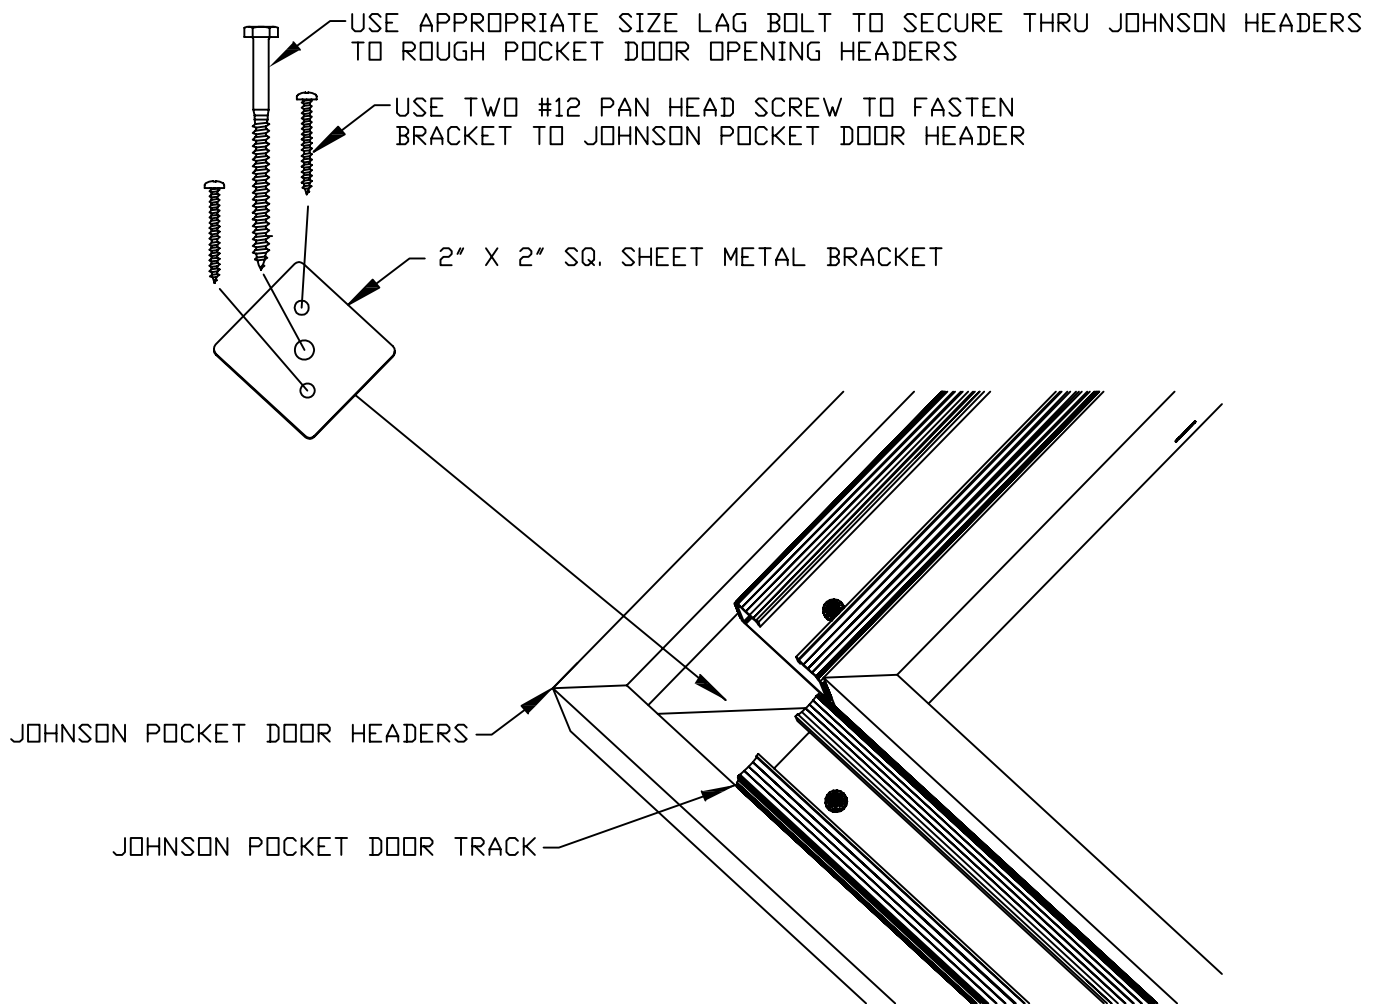

## CONVERGING CORNER 1500 SERIES POCKET

---

MITER JOHNSON POCKET DOOR HEADER ON 45°