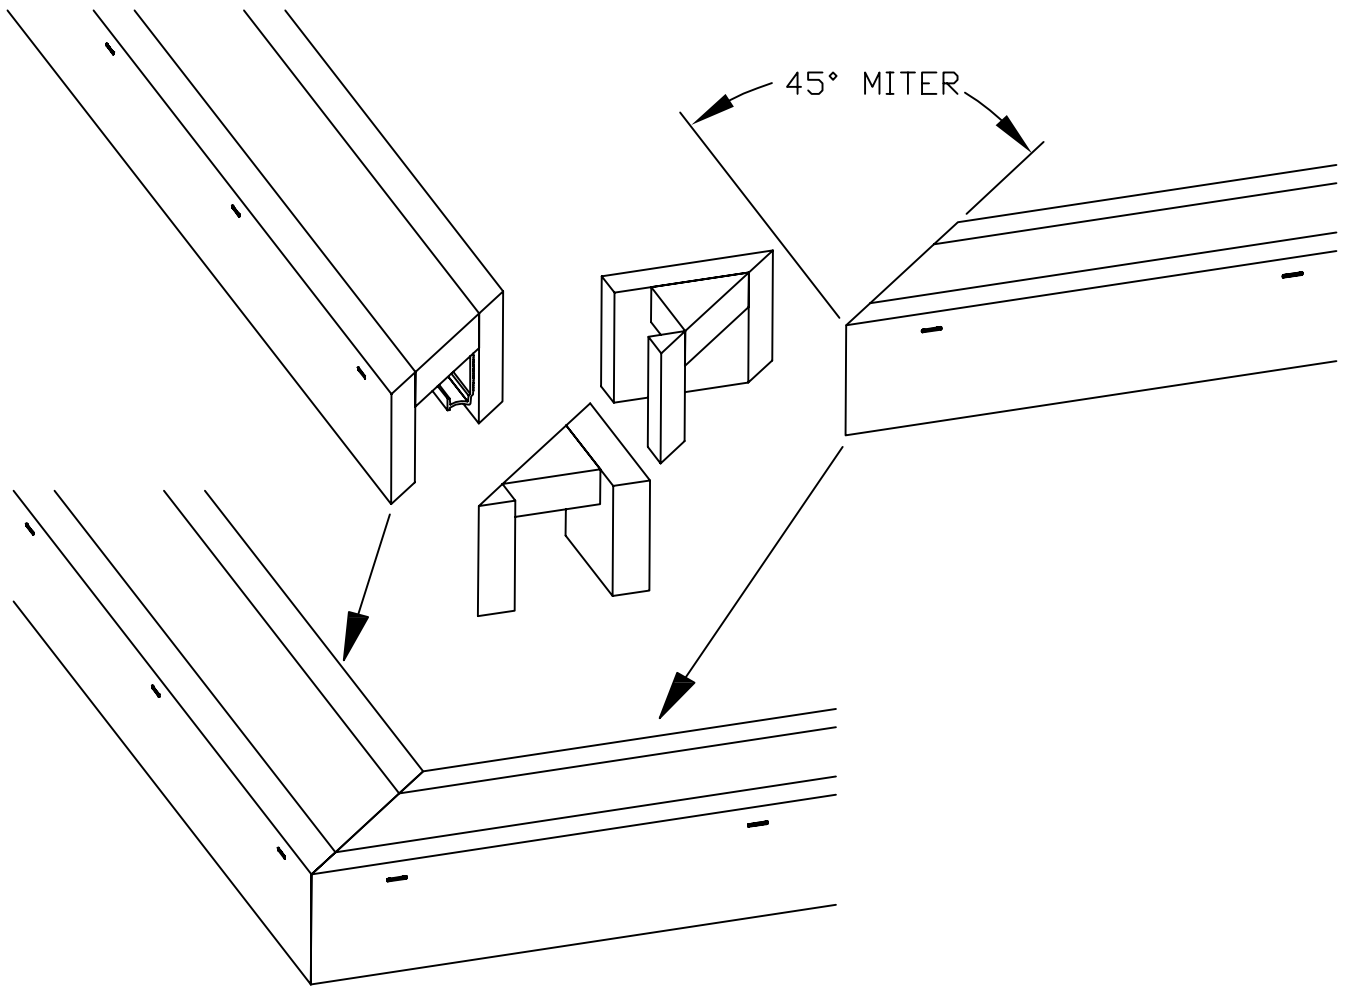

## CONVERGING CORNER 1500 SERIES POCKET

---

MITER JOHNSON POCKET DOOR HEADER ON 45°