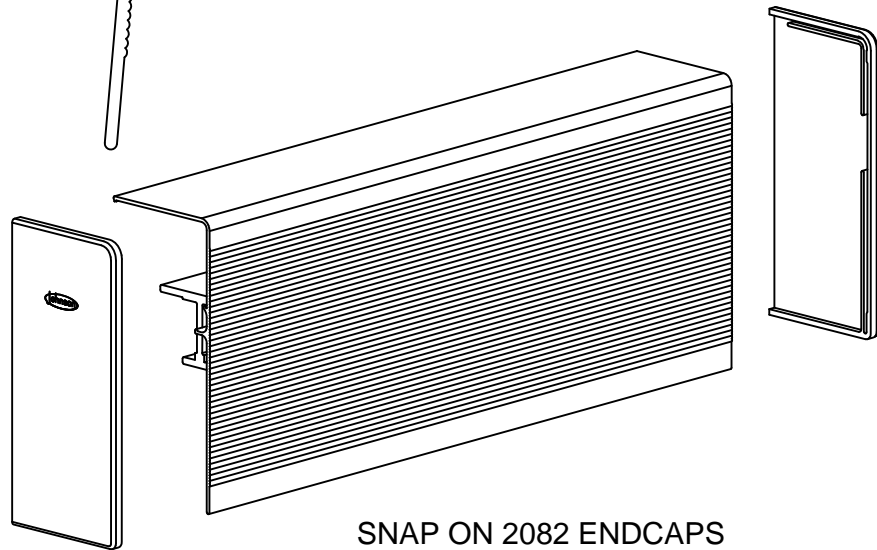

INSTRUCTIONS

200 WALL MOUNT FASCIA

www.johnsonhardware.com

② SNAP IN PLACE

① LOCATE HERE

SNAP ON 2082 ENDCAPS